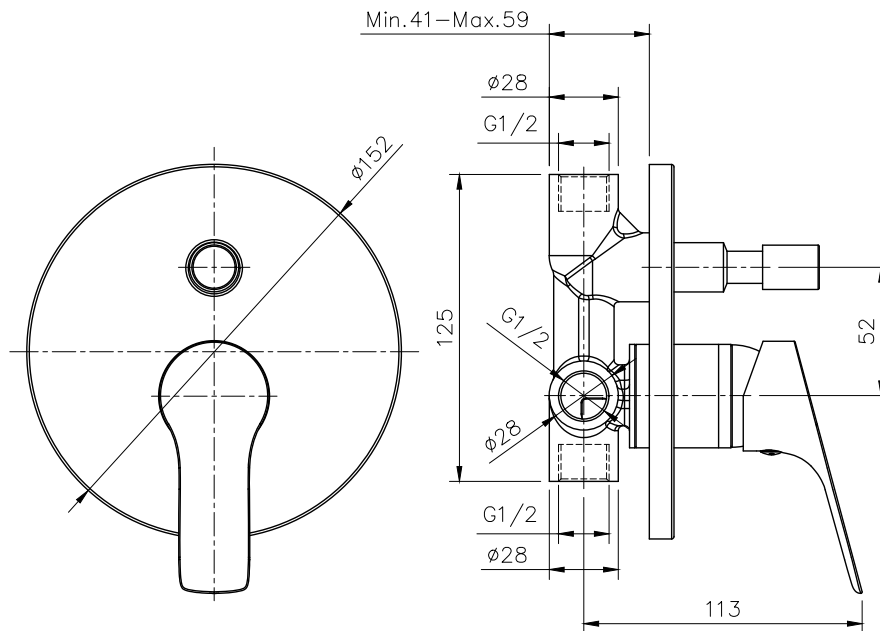

YORKE PRESTIGE SHOWER/BATH DIVERTER MIXER 4- WAY

YORKE PRESTIGE SHOWER/BATH DIVERTER MIXER 4- WAY
YSL105P

HB8119145C-F537