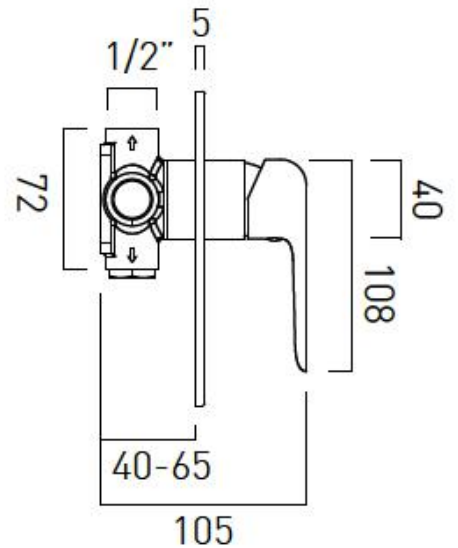

# VADO VALA CONCEALED 1 OUTLET SHOWER VALVE

Vado Vala concealed 1 outlet shower valve  
single lever  
wall mounted No. VAL-145A