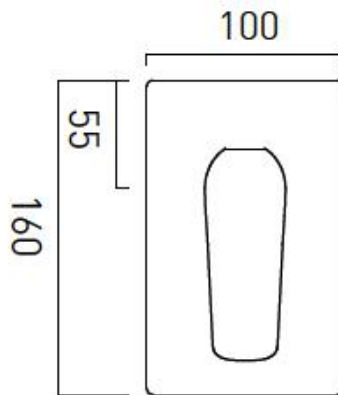

# VADO VALA CONCEALED 1 OUTLET SHOWER VALVE

Vado Vala concealed 1 outlet shower valve  
single lever  
wall mounted No. VAL-145A